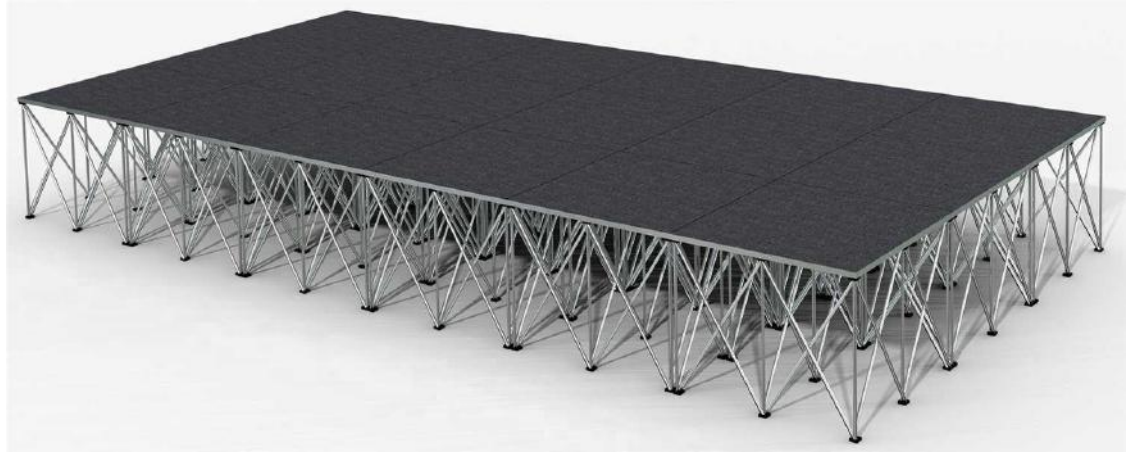

Modular Staging

Set the Stage

Compact, portable, and customizable, our staging is big enough for large bands, DJs, and your favorite Karaoke Jam night yet small enough for more intimate events. Regardless of your event type, we have the perfect staging for you.

Stage Shape and Size

Create any size stage needed with our new modular staging. Size and shapes such as square, triangle and quarter round platforms allow us to create virtually any size stage. Shapes such as circles, y-configurations, catwalks or any other dimension that you may need.

Accessibility

Smart equipment and wheel chair ramps can be used in almost any available space and any staging installation. The same ramp can also be adjusted to use with different height stages.

Stage Height:

8", 16", 24" and 32" risers (legs) are available, so the staging height can be changed as needed. Multiple risers can be stacked on top of each other (no more than 2 risers high) and create even more height combinations.